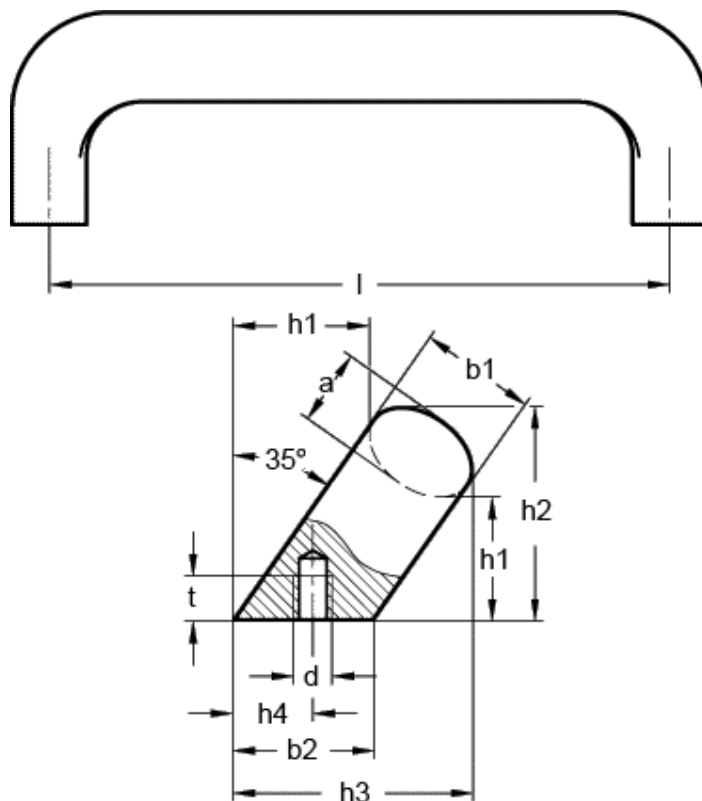

Article number: 20178148

Description: E+G Cabinet U-handle GN 565.2-20-112-BL

Measures

a	= 13	l	= 112
b1	= 20	r	= 13
b2	= 24	t min	= 10
d	= M6		
h1	= 32		
h2	= 48		
h3	= 50		
h4 + 1	= 13.5		